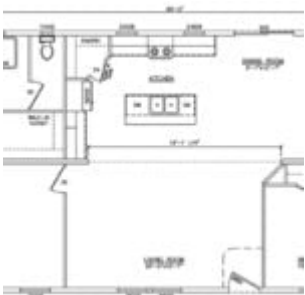

\$169,900

ADVENTURE MOJAVE 2856-1 #2

<https://tphomes.com>

The newest version of one of our most popular floorplans. This home checks all the boxes! It is an open floorplan with a walk-in pantry, large island, utility/mud room with a separate sink, full-finished drywall, real wood cabinets, stainless steel appliances, farmhouse sink, and 6' ceramic shower. Solid construction with 2x6 exterior walls with R19 insulation! [...]

- 3 beds
- 2 baths
- Multi-Section
- 1600 sq ft

Floor Plans

Amenities & Features

Amenities: 6' Ceramic Shower, Farmhouse Sink, Real Wood Cabinets, Stainless Steel Appliances

Features: 2x6" Exterior Walls, Full Finished Drywall, Large Island, Open Floorplan, R19 Insulation, Separate Sink In Utility Room, Utility/Mud Room, Walk-In Pantry